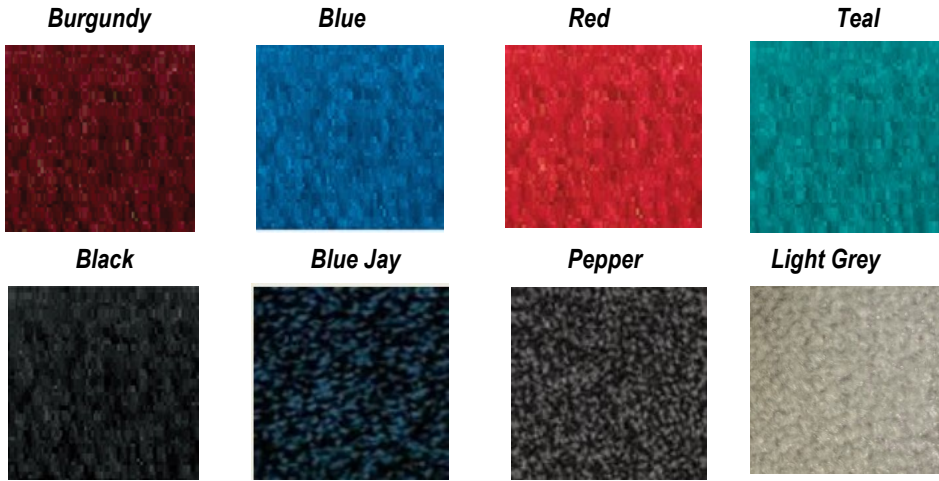

Standard Carpet Inventory

Plush Booth Carpet-28oz.

Table Skirt Colors